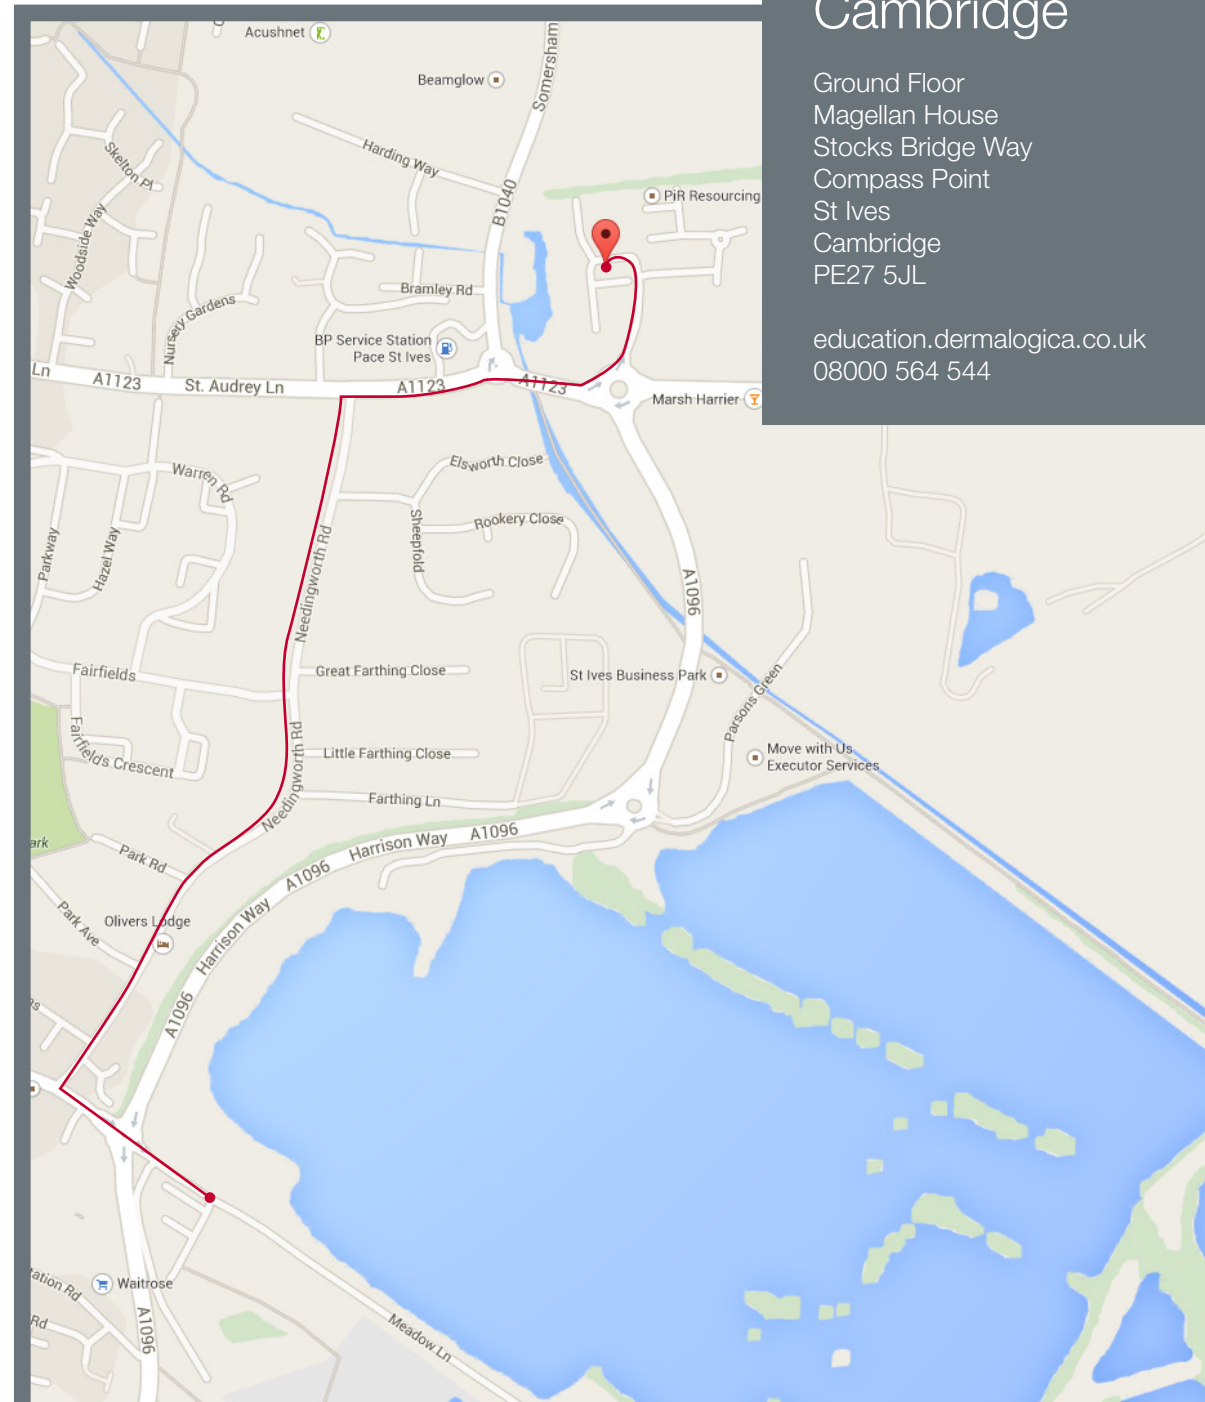

getting here...

Driving to Park and Ride (PE27 4YQ)

- There is no parking at the Training Centre
- A local Park and Ride service provides free car parking
- Follow signs for Park and Ride situated in Meadow Lane, St Ives, PE27 4LG
- Zones B7, B6 or C7 are the most convenient locations

Walking to Training Centre from Park & Ride*

- The Training Centre is approximately one mile away
- Turn right out of the site towards large roundabout
- Cross roundabout and turn first right into Needingworth Road
- At end of road turn right towards large roundabout
- Cross roundabout and turn first left into Stocks Bridge Way
- The Training Centre is situated on the left

*Other routes guided by navigation devices may not suitable for pedestrians

By Train

- Nearest train station is Huntingdon, 7 miles away

Cambridge

Ground Floor
Magellan House
Stocks Bridge Way
Compass Point
St Ives
Cambridge
PE27 5JL