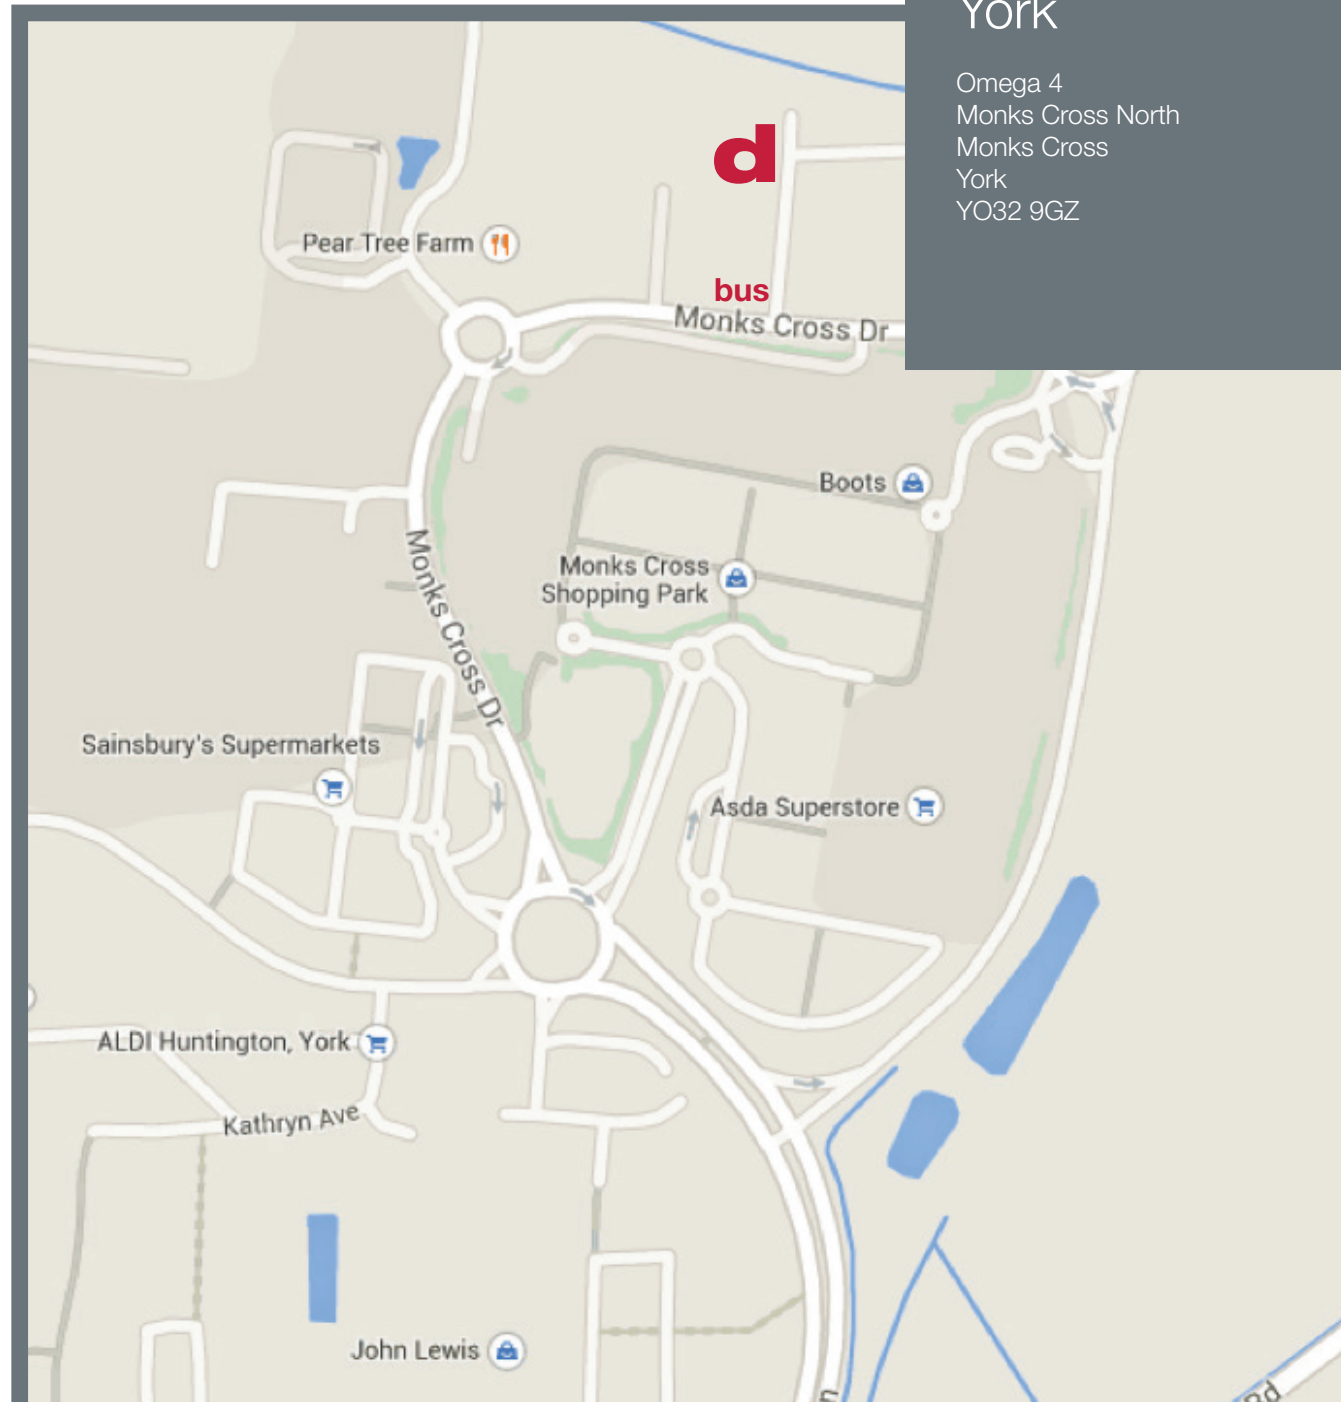

getting here...

Driving to Park and Ride (YO32 9JU)

- There is no parking at the Training Centre, a local Park and Ride service provides car parking
- Follow signs for 'Monks Cross Shopping Centre / Park & Ride'
- Access from A59/A19 via A1237 or from A64, via A1036

Bus to Training Centre from Park & Ride

- Take the 'Monks Cross Shopping Centre' bus, usually the Silverline No.99 service
- Exit at the 'Monks Cross Drive' stop
- The Training Centre is located towards the end of the road opposite the bus stop (see map)

By Train

- Nearest train station is York, Park & Ride buses also available here

York

Omega 4
Monks Cross North
Monks Cross
York
YO32 9GZ