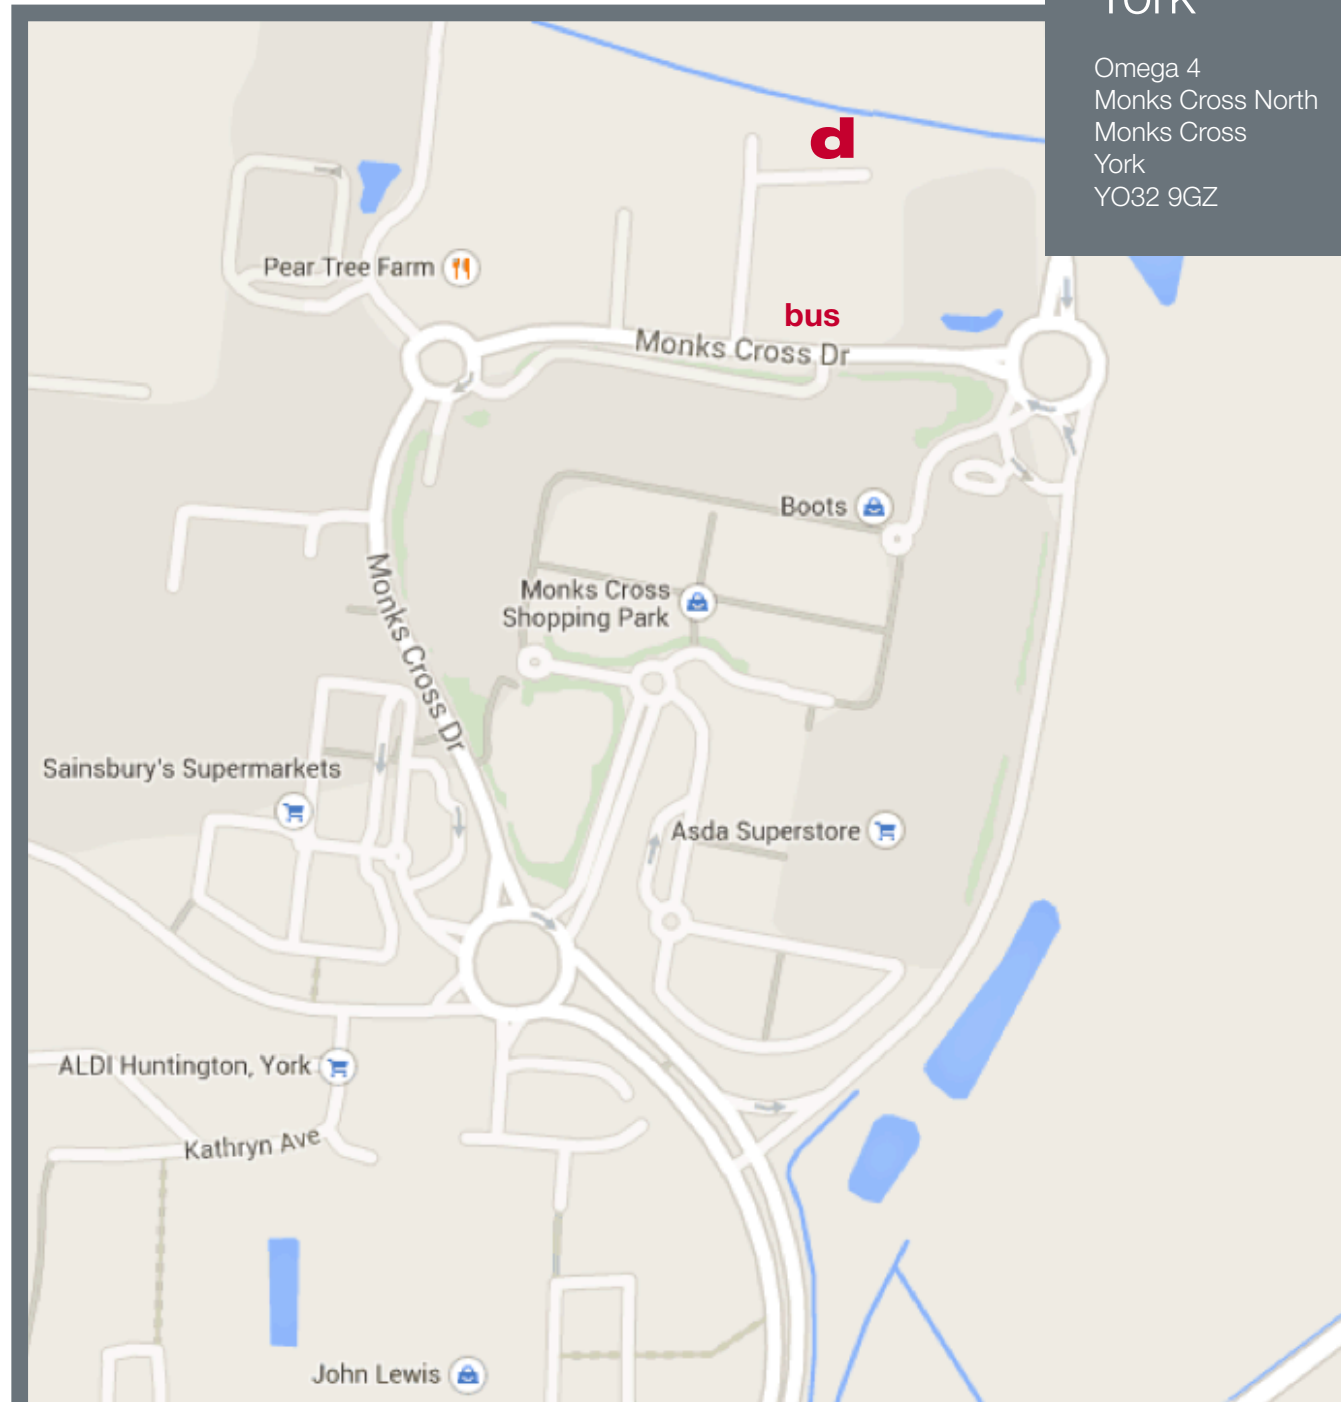

getting here...

Driving to Park and Ride (YO32 9JU)

- There is no parking at the Training Centre, a local Park and Ride service provides car parking
- Follow signs for 'Monks Cross Shopping Centre / Park & Ride'
- Access from A59/A19 via A1237 or from A64, via A1036

Bus to Training Centre from Park & Ride

- Take the 'Monks Cross Shopping Centre' bus, usually the Silverline No.9 service
- Exit at the 'Monks Cross Drive' bus stop
- The Dermalogica® training centre is located just off Monks Cross Drive
- To locate the facility there is a footpath to your right as you get off at the bus stop. Follow this path past a large office building on your right and through the office car park
- Exit the car park on your left and you should reach an industrial estate road
- Turn onto this road and follow. The Dermalogica® training centre is located on the second turning on the right

By Train

- Nearest train station is York, Park & Ride buses also available here

York

Omega 4
Monks Cross North
Monks Cross
York
YO32 9GZ