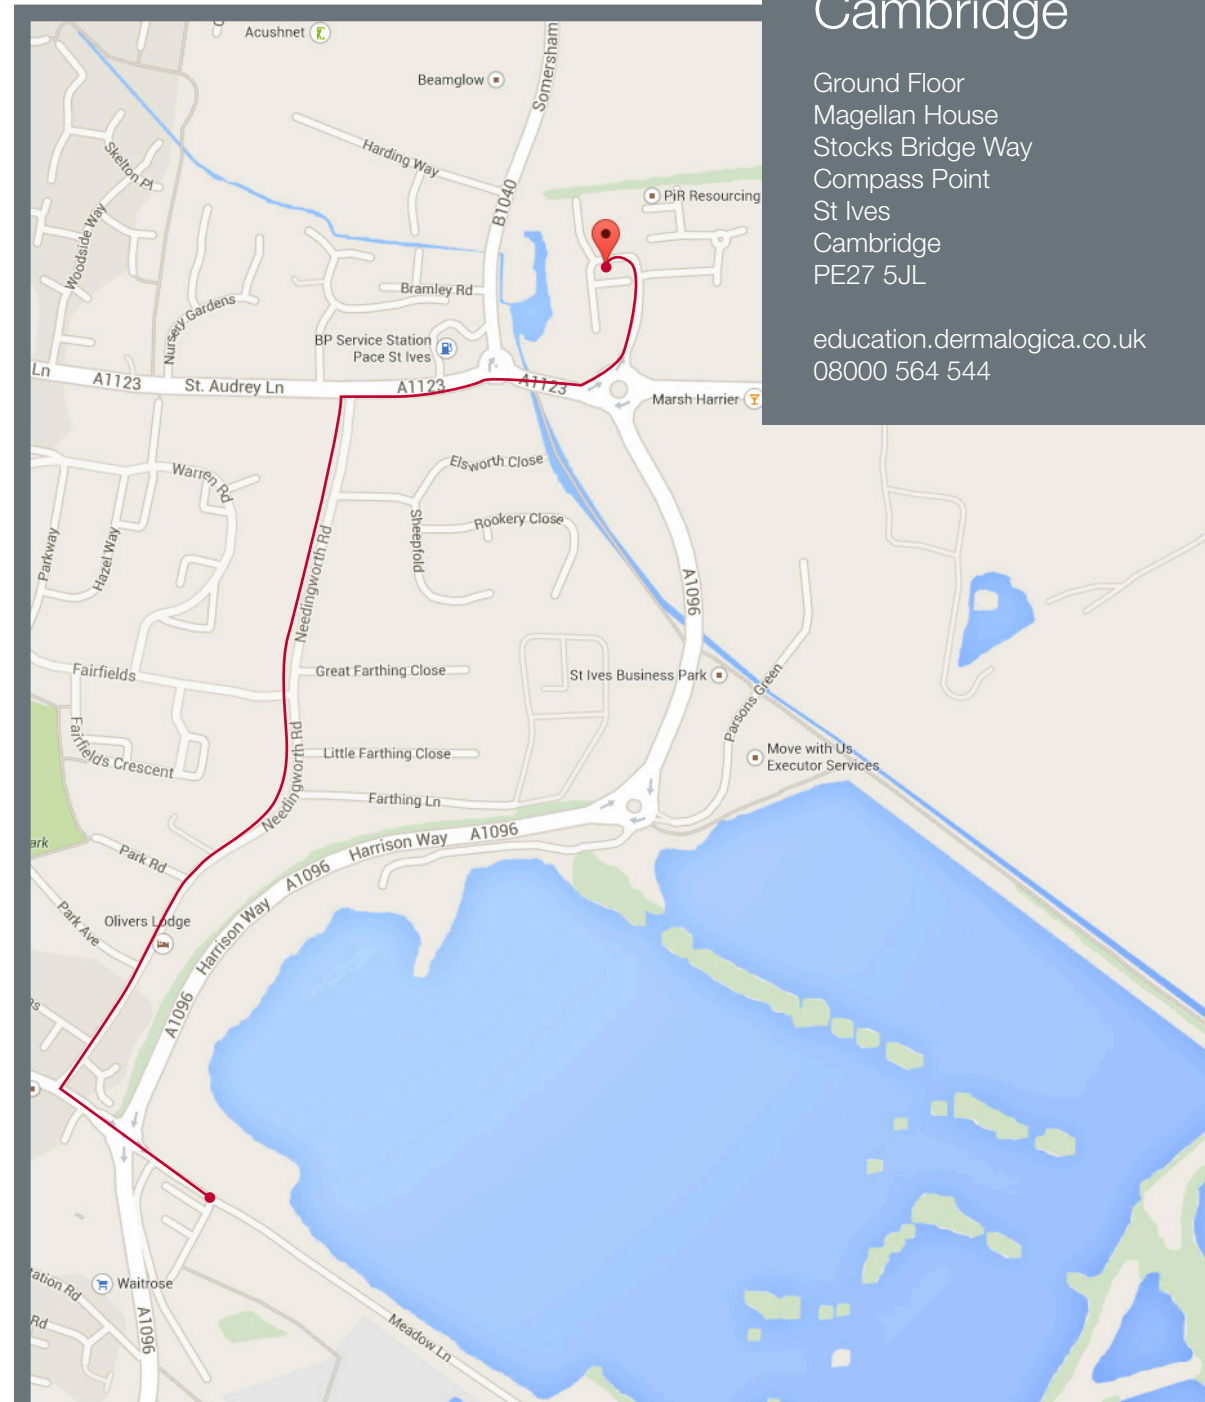

getting here...

Driving to Park and Ride (PE27 4LG)

- There is no parking at the Training Centre
- Follow signs for Park and Ride situated in Meadow Lane, St Ives, PE27 4LG
- Zones B7, B6 or C7 are the most convenient locations
- Parking costs £1

Walking to Training Centre from Park & Ride*

- The Training Centre is approximately one mile away
- Turn right out of the site towards large roundabout
- Cross roundabout and turn first right into Needingworth Road
- At end of road turn right towards large roundabout
- Cross roundabout and turn first left into Stocks Bridge Way
- The Training Centre is situated on the left

*Other routes guided by navigation devices may not suitable for pedestrians

By Train

- Nearest train station is Huntingdon, 7 miles away

Cambridge

Ground Floor
Magellan House
Stocks Bridge Way
Compass Point
St Ives
Cambridge
PE27 5JL